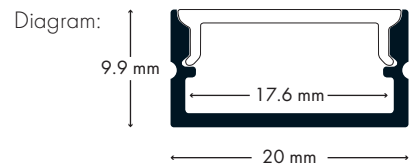

Surface PRO - 20 x 10

PRO1L - XXX

PRO

Product Reference:

PRO1L	Finish	Length	Diffuser
	8 Aluminium	1m 1 metre	O Opal
		2m 2 metre	

* Each metre of Foss Profile comes with 2 Clips + End Caps as standard; for extra packs please quote code PRO1L-8AC