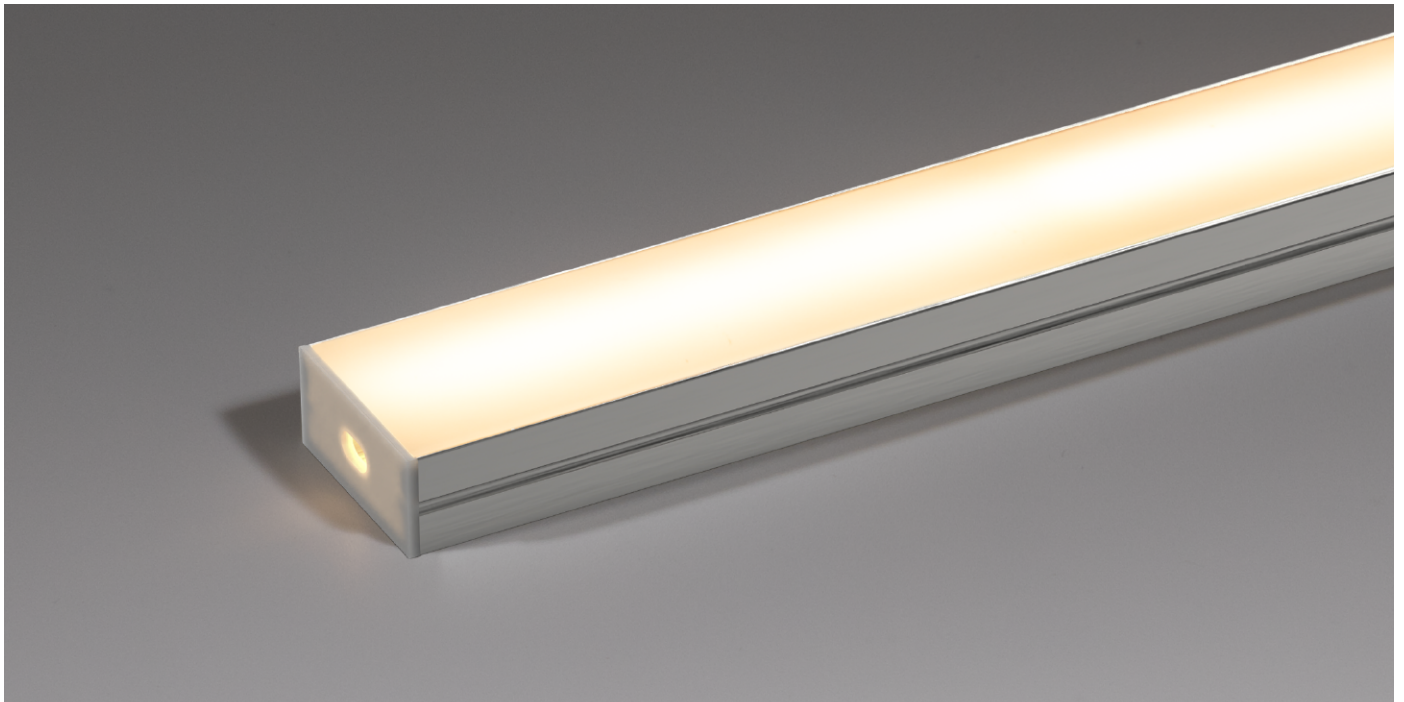

Surface PRO - 20 x 10

PRO1L - XXX

PRO

Product Reference:

PRO1L	Finish	Length	Diffuser
	8 Aluminium	1m 1 metre	O Opal
		2m 2 metre	

* Each metre of Foss Profile comes with 2 Clips + End Caps as standard; for extra packs please quote code PRO1L-8AC