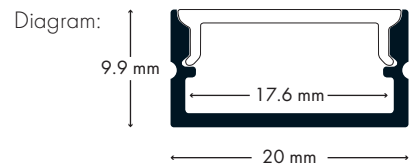

# Surface PRO Black - 20 x 10

PRO1L - XXX

PRO

Product Reference:

PRO1L	Finish	Length	Diffuser
	1 Black	1m 1 metre	O Opal
		2m 2 metre	

\* Each metre of Foss Profile comes with 2 Clips + End Caps as standard; for extra packs please quote code PRO1L-1AC