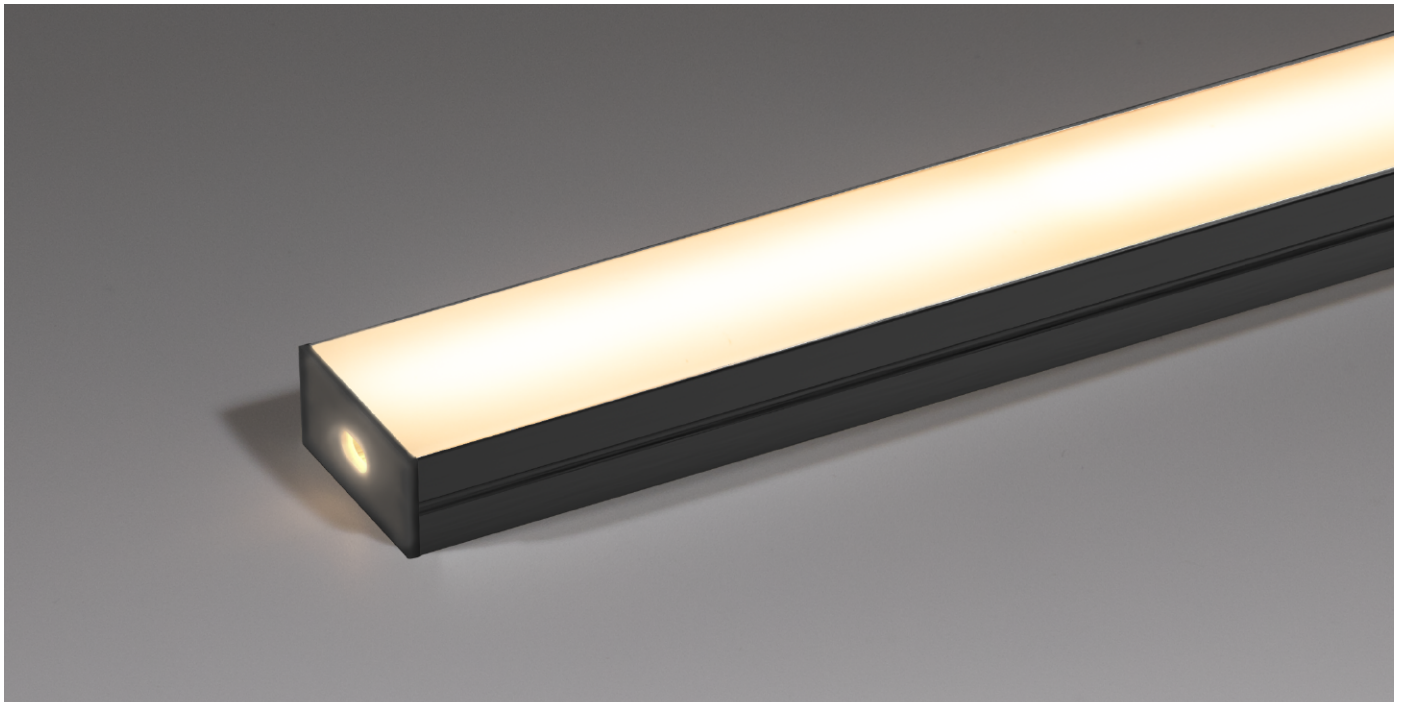

# Surface PRO Black - 20 x 10

PRO1L - XXX

PRO

Product Reference:

PRO1L	Finish	Length	Diffuser
	1 Black	1m 1 metre	O Opal
		2m 2 metre	

\* Each metre of Foss Profile comes with 2 Clips + End Caps as standard; for extra packs please quote code PRO1L-1AC