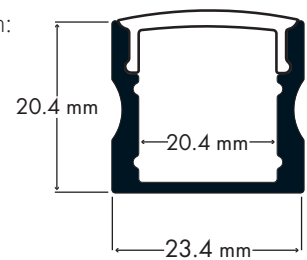

Surface PRO - 23 x 20

PRO3 - XXX

PRO

Product Reference:

PRO3	Finish	Length	Diffuser
	1 Black	1m 1 metre	O Opal
		2m 2 metre	C Clear

Diagram:

Each metre of Foss Profile comes with 2 Clips + End Caps as standard; for extra packs please quote code PRO3-1AC