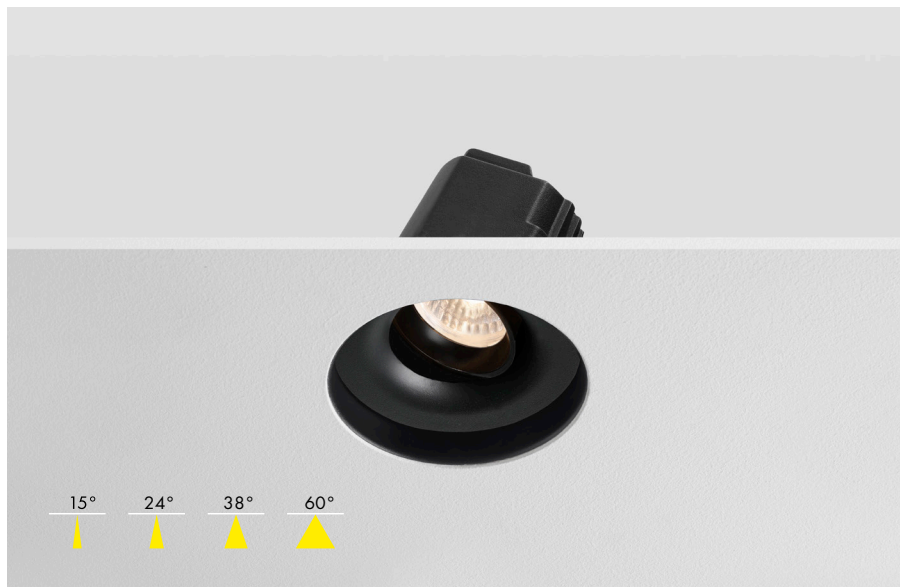

ARC Tilt

Modular - Plaster In Black on Black

FX

ARC SERIES

Baffle Colour Selection

Choose from additional White Baffle covers

Easy Installation

Mains Loop-in and Loop-out Driver feature on Standard & Mains Dimmable Models

High CRI & High Efficiency

Featuring the latest Technology in LED engines to help enhance the appearance of colours & objects whilst offering high lumen efficiencies

Description

The ARC modular offers a modern minimalist design with its curved, smooth edges, allowing it to seamlessly blend into any environment. This versatile yet elegant Fire Rated LED Downlight features a multitude of power outputs, dimming protocols and Kelvin variations including Dim to Warm. As with all our modular range this unit features a high Colour Rendering Index (CRI) of 95+, offering a clean light in any output which in turn enhances the appearance of colours and objects it comes into contact with.

Dimensions

Height: 67mm
Diameter: Ø80mm
Cut Out: Ø68-70mm

| | | |
|-----------------|----------|--------|
| Wattage | 10W | 12W |
| Lumen Output | 850lm | 1020lm |
| Lumens per Watt | 85lm/w | |
| Finish | RAL 9005 | |
| Class | Class 3 | |

Part code Builder

FL530P - 11 - add code below

| Wattage | Colour Temperature | Beam Angle | Dimming | Additions |
|--------------------|-------------------------------------|--|---|--|
| 3 | G | 15 | S | EM |
| 3 - 10W 4 - 12W | G - 2700K C - 3000K N - 4000K | 15 - 15° 24 - 24° 38 - 38° 60 - 60° | S - Switched R - Mains Dim Z - 0 to 10V D - DALI | EM - 3 Hour EM EMD - 3 Hour EM DALI |