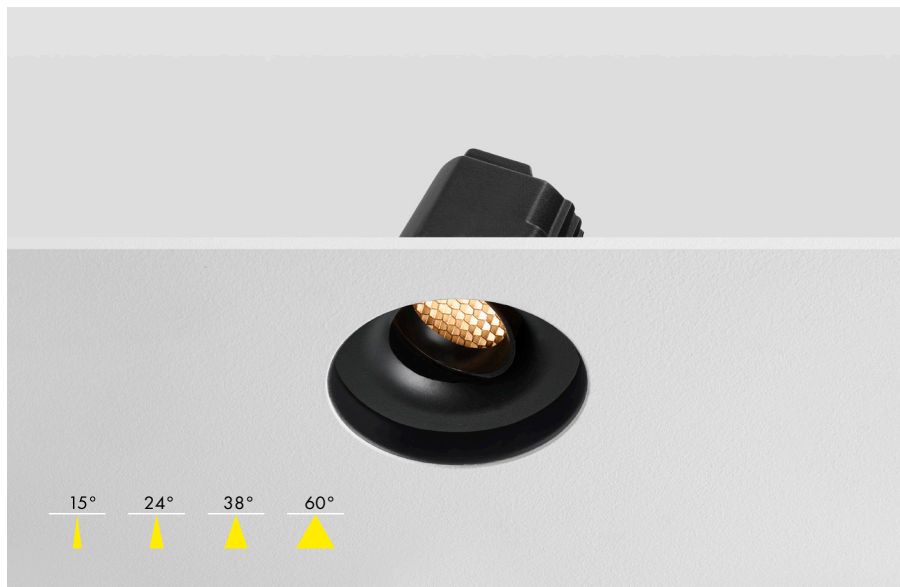

ARC Tilt

Modular - Plaster In Black on Black Honeycomb

FX

ARC SERIES

Baffle Colour Selection

Choose from additional White Baffle covers

Easy Installation

Mains Loop-in and Loop-out Driver feature on Standard & Mains Dimmable Models

High CRI & High Efficiency

Featuring the latest Technology in LED engines to help enhance the appearance of colours & objects whilst offering high lumen efficiencies

Description

The ARC modular offers a modern minimalist design with its curved, smooth edges, allowing it to seamlessly blend into any environment. This versatile yet elegant Fire Rated LED Downlight features a multitude of power outputs, dimming protocols and Kelvin variations including Dim to Warm. As with all our modular range this unit features a high Colour Rendering Index (CRI) of 95+, offering a clean light in any output which in turn enhances the appearance of colours and objects it comes into contact with.

Dimensions

Height: 67mm
Diameter: Ø80mm
Cut Out: Ø68-70mm

Wattage	10W	12W
Lumen Output	850lm	1020lm
Lumens per Watt	85lm/w	
Finish	RAL 9005	
Class	Class 3	

Part code Builder

FL530P - 11H - add code below

Wattage	Colour Temperature	Beam Angle	Dimming	Additions
3	G	15	S	EM
3 - 10W 4 - 12W	G - 2700K C - 3000K N - 4000K	15 - 15° 24 - 24° 38 - 38° 60 - 60°	S - Switched R - Mains Dim Z - 0 to 10V D - DALI	EM - 3 Hour EM EMD - 3 Hour EM DALI