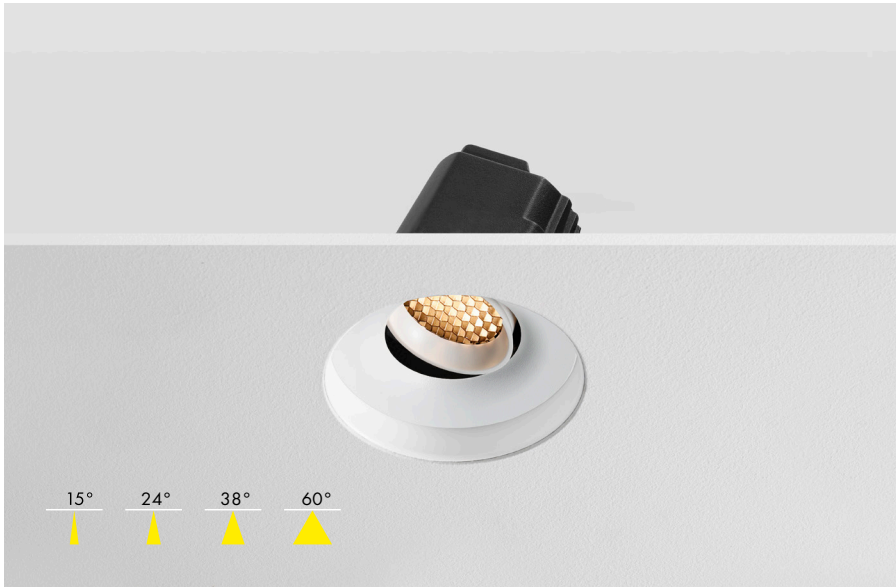

ARC Tilt

Modular - Plaster In White on White Honeycomb

FX
ARC SERIES

Baffle Colour Selection

Choose from additional Black Baffle covers

Easy Installation

Mains Loop-in and Loop-out Driver feature on Standard & Mains Dimmable Models

High CRI & High Efficiency

Featuring the latest Technology in LED engines to help enhance the appearance of colours & objects whilst offering high lumen efficiencies

Description

The ARC modular offers a modern minimalist design with its curved, smooth edges, allowing it to seamlessly blend into any environment. This versatile yet elegant Fire Rated LED Downlight features a multitude of power outputs, dimming protocols and Kelvin variations including Dim to Warm. As with all our modular range this unit features a high Colour Rendering Index (CRI) of 95+, offering a clean light in any output which in turn enhances the appearance of colours and objects it comes into contact with.

Dimensions

Height: 67mm
Diameter: Ø80mm
Cut Out: Ø68-70mm

Wattage	10W	12W
Lumen Output	850lm	1020lm
Lumens per Watt	85lm/w	
Finish	RAL 9003	
Class	Class 3	

Part code Builder

FL530P - 00H - add code below

Wattage	Colour Temperature	Beam Angle	Dimming	Additions
3	G	15	S	EM
3 - 10W 4 - 12W	G - 2700K C - 3000K N - 4000K	15 - 15° 24 - 24° 38 - 38° 60 - 60°	S - Switched R - Mains Dim Z - 0 to 10V D - DALI	EM - 3 Hour EM EMD - 3 Hour EM DALI