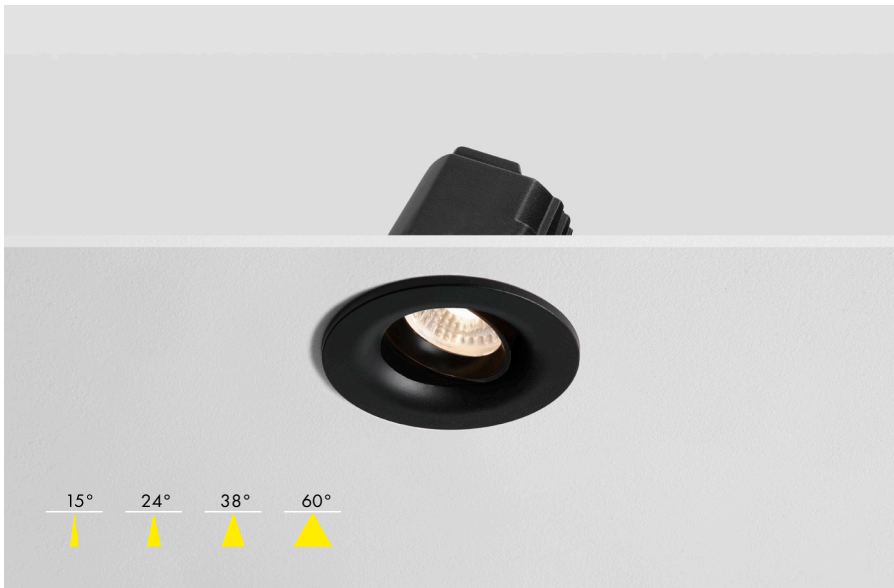

### Baffle Colour Selection

Choose from additional White Baffle covers

### Description

The ARC modular offers a modern minimalist design with its curved, smooth edges, allowing it to seamlessly blend into any environment. This versatile yet elegant Fire Rated LED Downlight features a multitude of power outputs, dimming protocols and Kelvin variations including Dim to Warm. As with all our modular range this unit features a high Colour Rendering Index (CRI) of 95+, offering a clean light in any output which in turn enhances the appearance of colours and objects it comes into contact with.

### Dimensions

Height: 67mm  
Diameter: Ø80mm  
Cut Out: Ø68-70mm

Wattage	10W	12W
Lumen Output	850lm	1020lm
Lumens per Watt	85lm/w	
Finish	RAL 9005	
Class	Class 3	