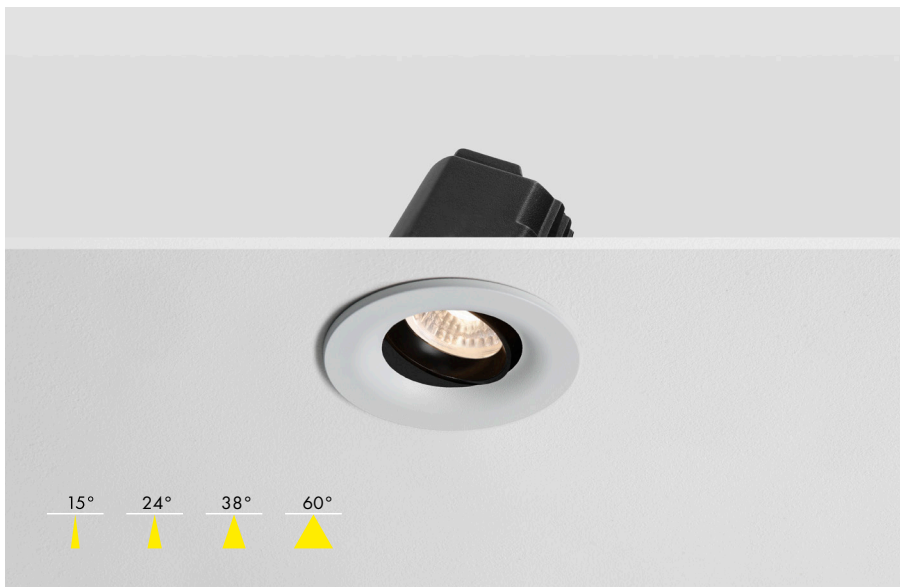

### Baffle Colour Selection

Choose from additional White Baffle covers

### Description

The ARC modular offers a modern minimalist design with its curved, smooth edges, allowing it to seamlessly blend into any environment. This versatile yet elegant Fire Rated LED Downlight features a multitude of power outputs, dimming protocols and Kelvin variations including Dim to Warm. As with all our modular range this unit features a high Colour Rendering Index (CRI) of 95+, offering a clean light in any output which in turn enhances the appearance of colours and objects it comes into contact with.

### Dimensions

Height: 67mm  
Diameter: Ø80mm  
Cut Out: Ø68-70mm

Wattage	10W	12W
Lumen Output	850lm	1020lm
Lumens per Watt	85lm/w	
Finish	RAL 9003 and RAL 9005	
Class	Class 3	