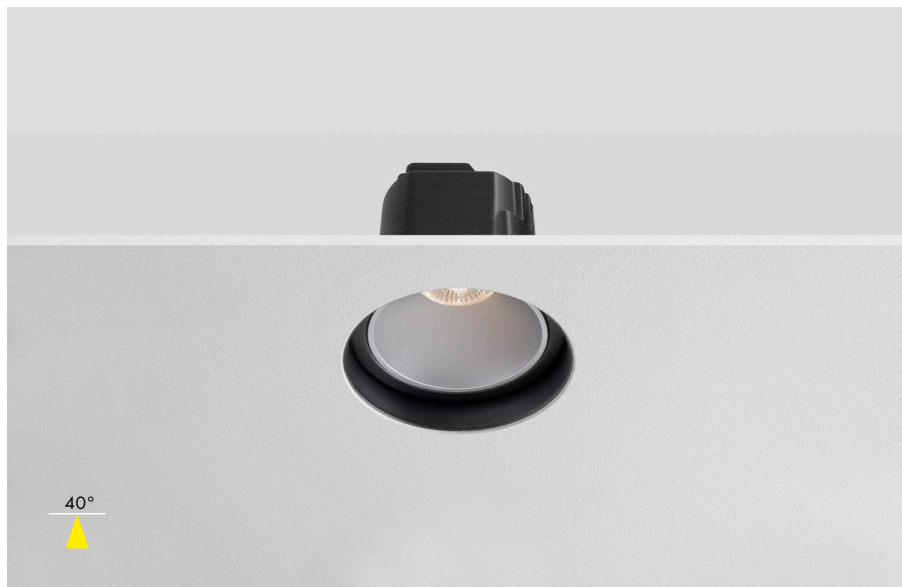

# IRIS

Antiglare Plaster In - Black on Silver

FX

ARC SERIES

### Baffle Colour Selection

Choose from additional Black or Gold Baffle covers

### Description

The IRIS Antiglare is our versatile and yet elegant Fire Rated LED Downlight, featuring a multitude of Power Outputs, Kelvin and Dimming Protocol variations. This unit has been designed with Antiglare at the forefront of its design with its set back reflector, offering a UGR of only 11 when ordered with a black insert and 19 in standard white; producing a low glare and superior visual comfort. At a Colour rendering Index (CRI) of 95+ the IRIS offers as a crisp light in any output which in turn enhances the appearance of colours and objects it comes into contact with.

### Dimensions

Height: 75.5mm, 89mm (including Plaster In fixture)

Diameter: 80mm

Cut Out: 90mm

Wattage	10W	12W	13W
Lumen Output	750lm	900lm	975lm
Lumens per Watt	75lm/w		
Finish	RAL 9003		
Class	Class 3		