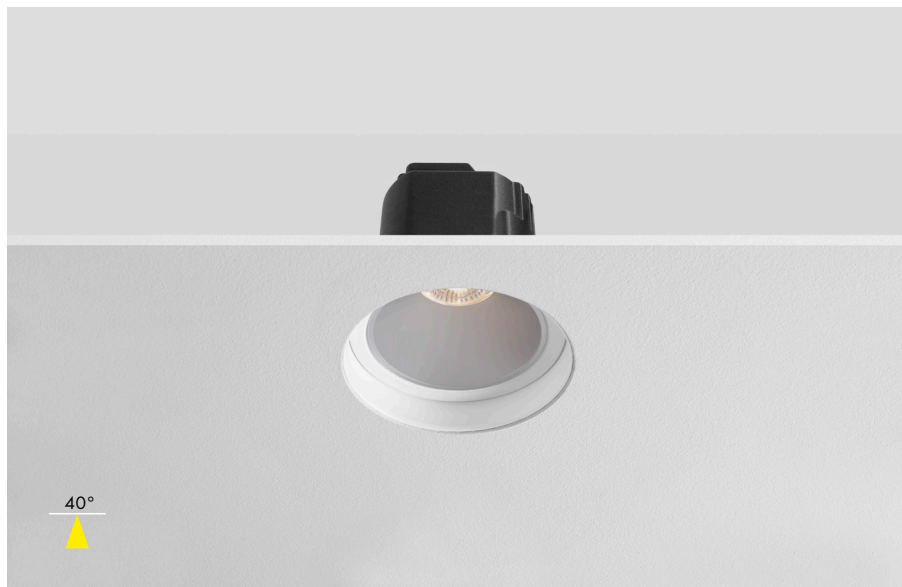

IRIS

Antiglare Plaster In - White on Silver

FX

ARC SERIES

Baffle Colour Selection

Choose from additional Black, Gold or White Baffle covers

Easy Installation

Mains Loop-in and Loop-out Driver feature on Standard & Mains Dimmable Models

High CRI & Antiglare

A set back reflector for a low glare rating coupled with a powerful & Crisp light engine to help enhance the appearance of colours & objects

Description

The IRIS Antiglare is our versatile and yet elegant Fire Rated LED Downlight, featuring a multitude of Power Outputs, Kelvin and Dimming Protocol variations. This unit has been designed with Antiglare at the forefront of its design with its set back reflector, offering a UGR of only 11 when ordered with a black insert and 19 in standard white; producing a low glare and superior visual comfort. At a Colour rendering Index (CRI) of 95+ the IRIS offers as a crisp light in any output which in turn enhances the appearance of colours and objects it comes into contact with.

Dimensions

Height: 75.5mm, 89mm (including Plaster In fixture)

Diameter: 80mm

Cut Out: 90mm

Wattage	10W	12W	13W
Lumen Output	750lm	900lm	975lm
Lumens per Watt	75lm/w		
Finish	RAL 9003		
Class	Class 3		

Part code Builder