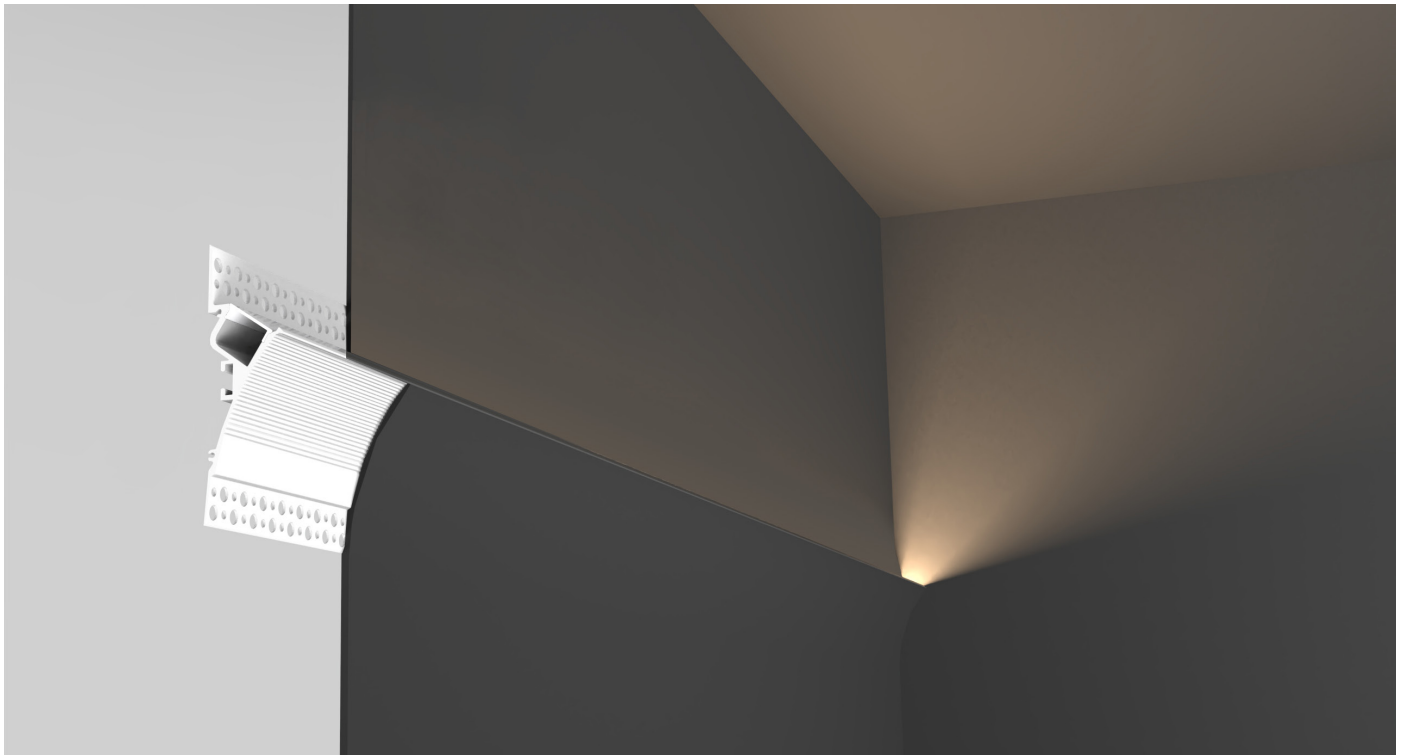

PRO16P

28 x 95 mm - 2 metre lengths - Plaster In cove up light Profile

Each 2 metre length of profile comes with 2 End Caps as standard; for extra packs please quote code PRO16P-0AC2M. Compatible with all FossLED Strips apart from FLSR7, FLSCBY5 & FLSY6 in IP65.

Product Reference: **PRO16P-02MO**