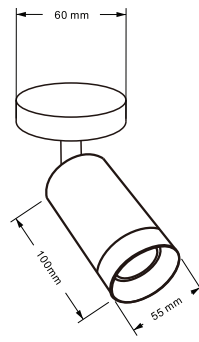

Shooter L GU10 Surface  
FLSGU1L-1G

F1

The Shooter L GU10 Surface - is a versatile surface mounted spotlight fixture ideal for display and accent lighting purposes. This unit hosts a cylindrical base design, multi directional functions and a set back finish for reduced glare.

---

Product Reference: **FLSGU1L-1G**