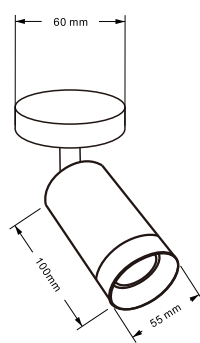

F1

IP20 90° 355°

The Shooter L GU10 Surface - is a versatile surface mounted spotlight fixture ideal for display and accent lighting purposes. This unit hosts a cylindrical base design, multi directional functions and a set back finish for reduced glare.

Product Reference: **FLSGU1L-11**