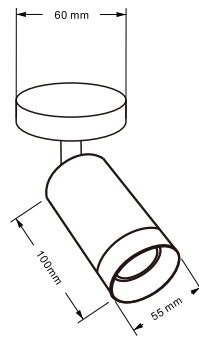

Shooter L GU10 Surface
FLSGU1L-0G

F1

The Shooter L GU10 Surface - is a versatile surface mounted spotlight fixture ideal for display and accent lighting purposes. This unit hosts a cylindrical base design, multi directional functions and a set back finish for reduced glare.

Product Reference: **FLSGU1L-0G**