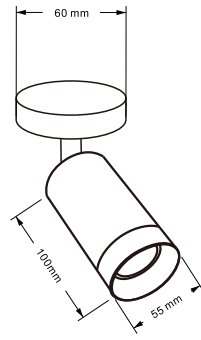

F1

The Shooter L GU10 Surface - is a versatile surface mounted spotlight fixture ideal for display and accent lighting purposes. This unit hosts a cylindrical base design, multi directional functions and a set back finish for reduced glare.

Product Reference: **FLSGU1L-01**