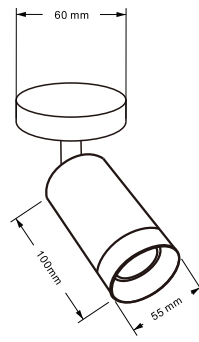

Shooter L GU10 Surface
FLSGU1L-00

F1

The Shooter L GU10 Surface - is a versatile surface mounted spotlight fixture ideal for display and accent lighting purposes. This unit hosts a cylindrical base design, multi directional functions and a set back finish for reduced glare.

Product Reference: **FLSGU1L-00**