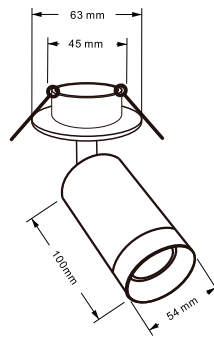

Shooter L GU10 Recessed  
FLRGU1L-1G

F1

The Shooter L GU10 Recessed - is a versatile recessed mounted spotlight fixture ideal for display and accent lighting purposes. This unit hosts a cylindrical base design, multi directional functions and a set back finish for reduced glare.