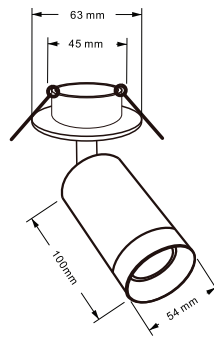

F1

The Shooter L GU10 Recessed - is a versatile recessed mounted spotlight fixture ideal for display and accent lighting purposes. This unit hosts a cylindrical base design, multi directional functions and a set back finish for reduced glare.

Product Reference: **FLRGU1L-11**