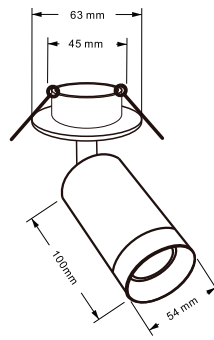

Shooter L GU10 Recessed  
FLRGU1L-OG

F1

The Shooter L GU10 Recessed - is a versatile recessed mounted spotlight fixture ideal for display and accent lighting purposes. This unit hosts a cylindrical base design, multi directional functions and a set back finish for reduced glare.