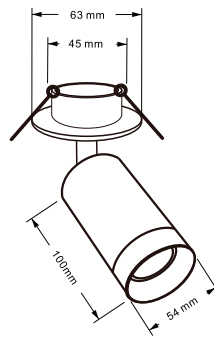

F1

The Shooter L GU10 Recessed - is a versatile recessed mounted spotlight fixture ideal for display and accent lighting purposes. This unit hosts a cylindrical base design, multi directional functions and a set back finish for reduced glare.