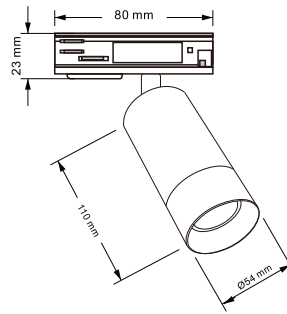

Shooter L GU10 Single Circuit  
FLGU1L-01

F1

The Shooter L GU10 - is a versatile track mounted spotlight fixture ideal for display and accent lighting purposes. This unit hosts a cylindrical base design, multi directional functions and a set back finish for reduced glare.

---

Product Reference: **FLGU1L-01**