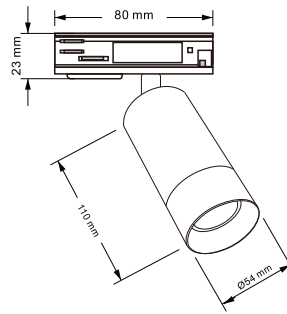

Shooter L GU10 Single Circuit  
FLGU1L-00

F1

The Shooter L GU10 - is a versatile track mounted spotlight fixture ideal for display and accent lighting purposes. This unit hosts a cylindrical base design, multi directional functions and a set back finish for reduced glare.

---

Product Reference: **FLGU1L-00**