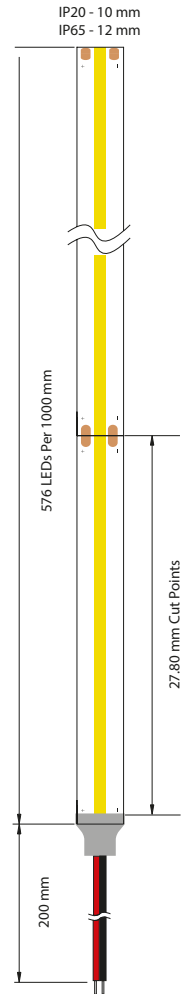

Tuneable White COB LINEAR - 15W Per Metre

FLSCBT5 - XXXXX

LINEAR

IP65	IP20	DC 24V	LM 80	Single Binning	CRI 92+	Dimmable	3 Step Macdams	5 Year
------	------	--------	-------	----------------	---------	----------	----------------	--------

Our LINEAR COB Tuneable White Series 15W per metre LED Strip features 576 branded high efficiency COB SMD LEDs on a 2oz PCB board for a durable finish.

Easy mounting thanks to added strength (3M 300LSE) self adhesive and backed up by a 3 year standard and 5 year Extended Manufacturer's Warranty.

Product Reference:

FLSCBT5	Finish	Kelvin	Beam Angle	Light Source - Per Metre	Pack				
0	IP20	T	2700K - 6500K	1	120°	T5	750 - 1500 lm/15w	1	5 metre Reel
5	IP65							2	10 metre Reel

Client _____

Date _____