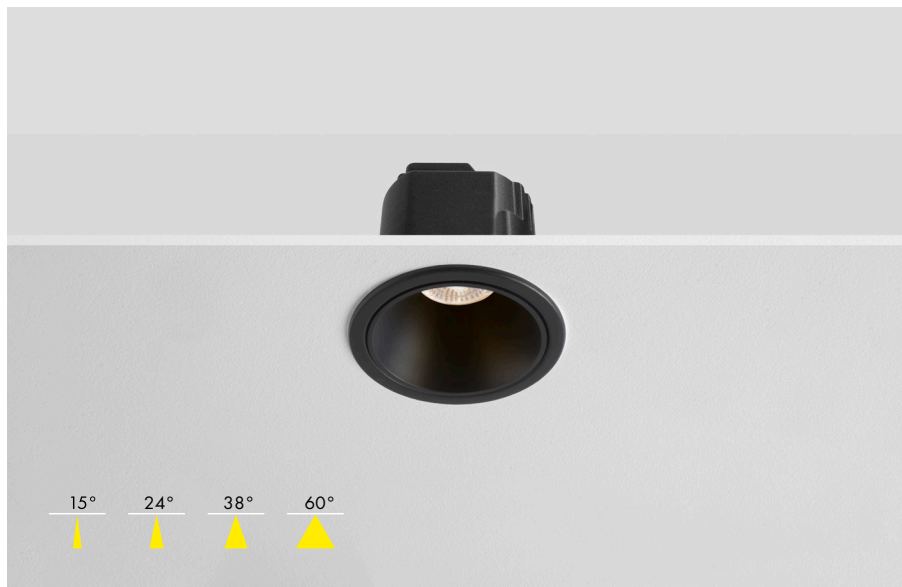

### Baffle Colour Selection

Choose from additional White, Gold or Silver Baffle covers

### Description

The IRIS Antiglare Modular is our versatile and yet elegant Fire Rated (30-60-90 minutes) LED Downlight, featuring a multitude of Beam Angles, Power Outputs, Kelvin and dimming protocol variations compliant with Part L (<95lm/w). This unit has been designed with Antiglare at the forefront of its design with its set-back reflector, producing low glare and superior visual comfort. At a Colour Rendering Index (CRI) of 95+, the IRIS offers a crisp light finish which, in turn, enhances the appearance of colours and objects it comes into contact with.

### Dimensions

Height: 81mm  
 Diameter: 80mm  
 Cut Out: 68-70mm

Wattage	10W	12W
Lumen Output	853lm	1024lm
Lumens per Watt	85.3lm/w	
Finish	RAL 9003	
Class	Class 3	