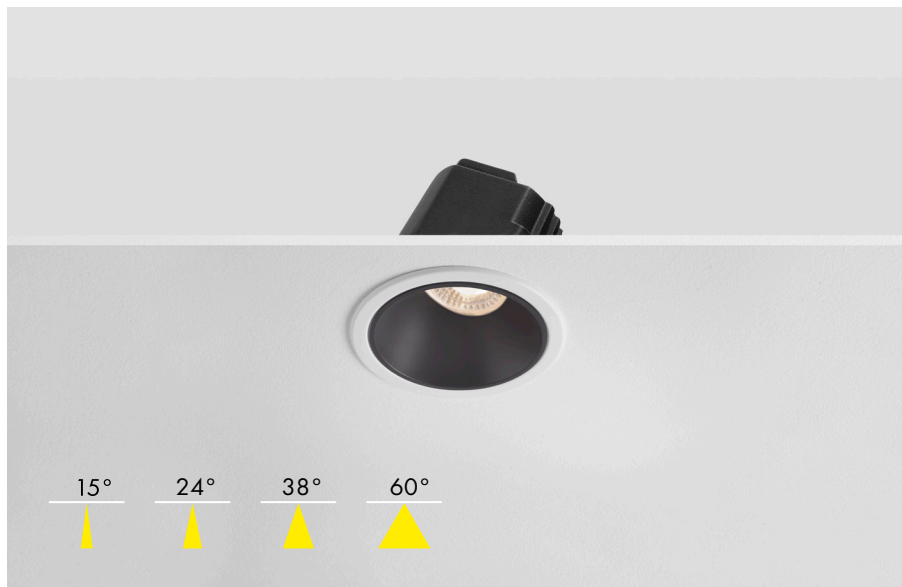

IRIS Tilt

Antiglare Modular - White on Black

FX

ARC SERIES

Baffle Colour Selection

Choose from additional White, Gold or Silver Baffle covers

Easy Installation

Mains Loop-in and Loop-out Driver feature on Standard & Mains Dimmable Models

High CRI & Antiglare

A set back reflector for a low glare rating coupled with a powerful & Crisp light engine to help enhance the appearance of colours & objects

Description

The IRIS Tilt Antiglare Modular is our versatile and yet elegant Fire Rated (30-60-90 minutes) LED Downlight, featuring a multitude of Beam Angles, Power Outputs, Kelvin and dimming protocol variations compliant with Part L (<95lm/w). This unit has been designed with Antiglare at the forefront of its design with its set-back reflector, producing low glare and superior visual comfort. At a Colour Rendering Index (CRI) of 95+, the IRIS offers a crisp light finish which, in turn, enhances the appearance of colours and objects it comes into contact with.

Dimensions

Height: 81mm
Diameter: 80mm
Cut Out: 68-70mm

Wattage	10W	12W
Lumen Output	853lm	1024lm
Lumens per Watt	85.3lm/w	
Finish	RAL 9003	
Class	Class 3	

Part code Builder

FL430 - 01 - add code below

Wattage	Colour Temperature	Beam Angle	Dimming	Additions
3	G	38	R	EM
3 - 10W 4 - 12W	G - 2700K C - 3000K N - 4000K	15 - 15° 24 - 24° 38 - 38° 60 - 60°	S - Switched R - Mains Dim Z - 0 to 10V D - DALI	EM - 3 Hour EM EMD - 3 Hour EM DALI