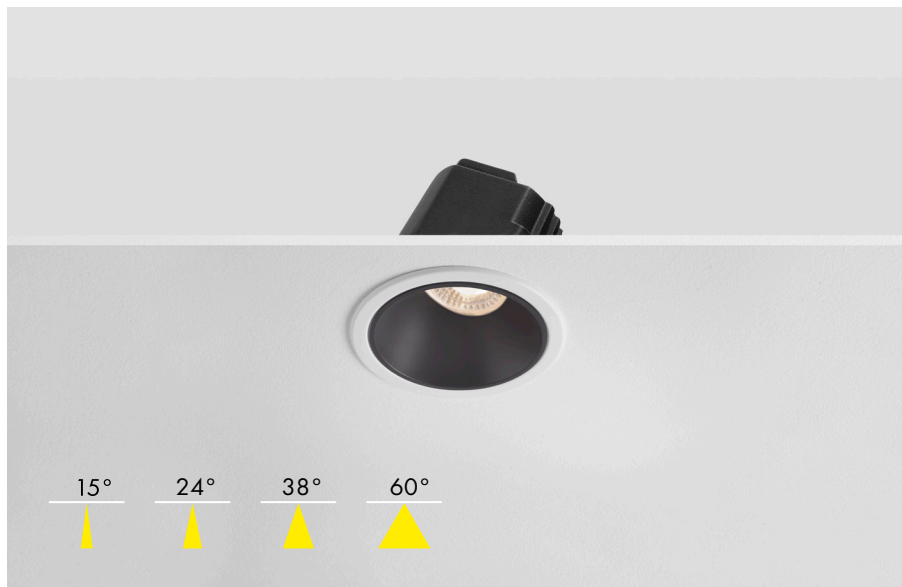

# IRIS Tilt

Antiglare Modular - White on Black

FX

ARC SERIES

### Baffle Colour Selection

Choose from additional White, Gold or Silver Baffle covers

### Description

The IRIS Tilt Antiglare Modular is our versatile and yet elegant Fire Rated LED Downlight, featuring a multitude of Beam Angles, Power Outputs, Kelvin and Dimming Protocol variations. This unit has been designed with Antiglare at the forefront of its design with its set back reflector, offering a UGR of only 11 when ordered with a black insert and 19 in standard white; producing a low glare and superior visual comfort. At a Colour rendering Index (CRI) of 95+ the IRIS offers as a crisp light in any output which in turn enhances the appearance of colours and objects it comes into contact with.

### Dimensions

Height: 81mm  
Diameter: 80mm  
Cut Out: 68-70mm

Wattage	10W	12W
Lumen Output	750lm	900lm
Lumens per Watt	75lm/w	
Finish	RAL 9003	
Class	Class 3	