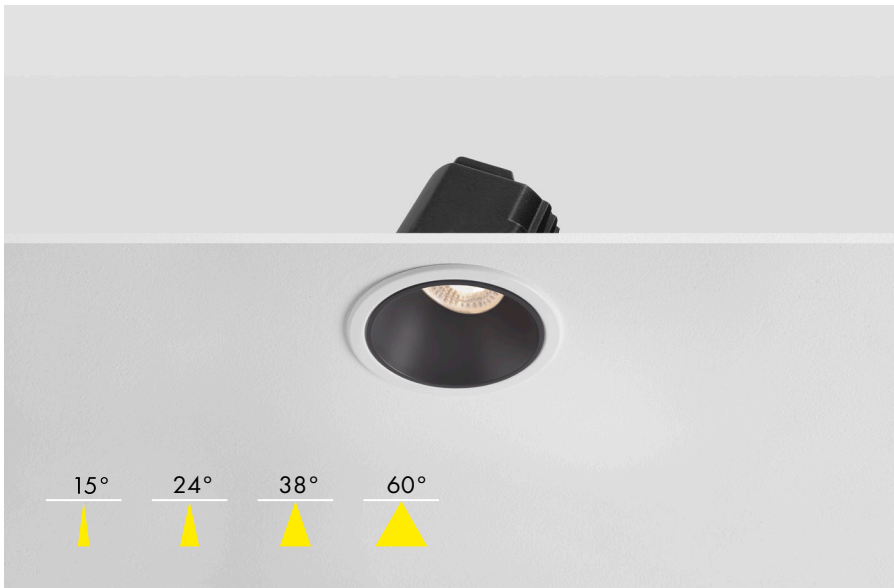

# IRIS Tilt

Antiglare Modular - Dim to Warm

FX  
ARC SERIES

### Baffle Colour Selection

Choose from additional White, Gold or Silver Baffle covers

### Description

The IRIS Tilt Antiglare Modular is our versatile and yet elegant Fire Rated LED Downlight, featuring a multitude of Beam Angles, Power Outputs, Kelvin and Dimming Protocol variations. This unit has been designed with Antiglare at the forefront of its design with its set back reflector, offering a UGR of only 11 when ordered with a black insert and 19 in standard white; producing a low glare and superior visual comfort. At a Colour rendering Index (CRI) of 95+ the IRIS offers as a crisp light in any output which in turn enhances the appearance of colours and objects it comes into contact with.

### Dimensions

Height: 81mm  
Diameter: 80mm  
Cut Out: 68-70mm

Wattage	10W	12W
Lumen Output	700lm	840lm
Lumens per Watt	70lm/w	
Finish	RAL 9003	
Class	Class 3	