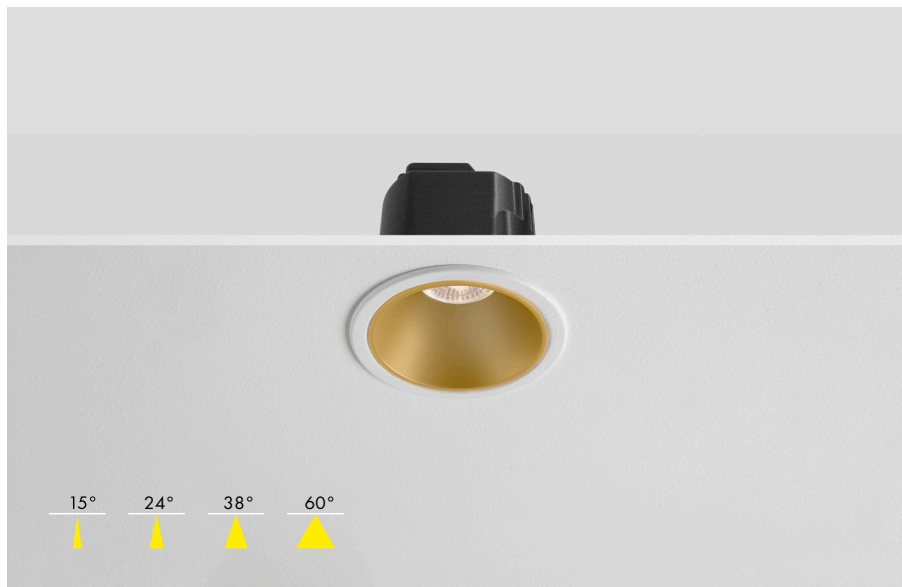

IRIS

Antiglare Modular - White on Gold

FX

ARC SERIES

Baffle Colour Selection

Choose from additional Black, White or Silver Baffle covers

Easy Installation

Mains Loop-in and Loop-out Driver feature on Standard & Mains Dimmable Models

High CRI & Antiglare

A set back reflector for a low glare rating coupled with a powerful & Crisp light engine to help enhance the appearance of colours & objects

Description

The IRIS Antiglare Modular is our versatile and yet elegant Fire Rated (30-60-90 minutes) LED Downlight, featuring a multitude of Beam Angles, Power Outputs, Kelvin and dimming protocol variations compliant with Part L (<95lm/w). This unit has been designed with Antiglare at the forefront of its design with its set-back reflector, producing low glare and superior visual comfort. At a Colour Rendering Index (CRI) of 95+, the IRIS offers a crisp light finish which, in turn, enhances the appearance of colours and objects it comes into contact with.

Dimensions

Height: 81 mm
Diameter: 80mm
Cut Out: 68-70mm

Wattage	10W	12W
Lumen Output	850lm	1020lm
Lumens per Watt	85lm/w	
Finish	RAL 9003	
Class	Class 3	

Part code Builder

FL420 - OG - add code below

Wattage	Colour Temperature	Beam Angle	Dimming	Additions
3	G	38	S	EM
3 - 10W 4 - 12W	G - 2700K C - 3000K N - 4000K	15 - 15° 24 - 24° 38 - 38° 60 - 60°	S - Switched R - Mains Dim Z - 0 to 10V D - DALI	EM - 3 Hour EM EMD - 3 Hour EM DALI