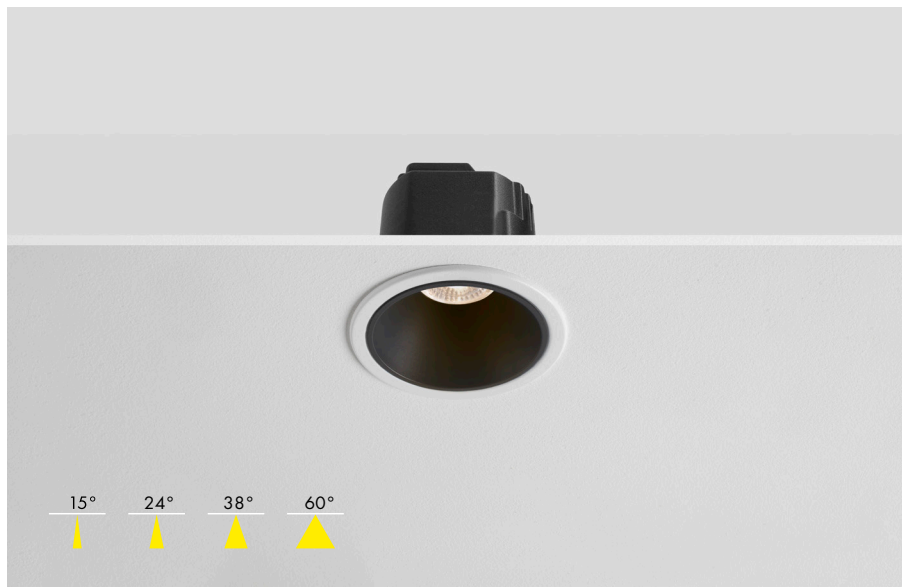

# IRIS

Antiglare Modular - White on Black

FX

ARC SERIES

### Baffle Colour Selection

Choose from additional White, Gold or Silver Baffle covers

### Description

The IRIS Antiglare Modular is our versatile and yet elegant Fire Rated (30-60-90 minutes) LED Downlight, featuring a multitude of Beam Angles, Power Outputs, Kelvin and dimming protocol variations compliant with Part L (<95lm/w). This unit has been designed with Antiglare at the forefront of its design with its set-back reflector, producing low glare and superior visual comfort. At a Colour Rendering Index (CRI) of 95+, the IRIS offers a crisp light finish which, in turn, enhances the appearance of colours and objects it comes into contact with.

### Dimensions

Height: 81mm  
Diameter: 80mm  
Cut Out: 68-70mm

Wattage	10W	12W
Lumen Output	853lm	1024lm
Lumens per Watt	85.3lm/w	
Finish	RAL 9003	
Class	Class 3	