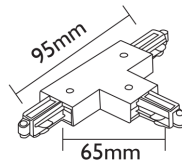

# F1 Track - T Connector - Earth Inside Right

FLTTCIR-0

**F1**

fossLED F1 Single Circuit 240V Track - T Connector Earth Inside Right

---

Product Reference: **FLTTCIR-0**