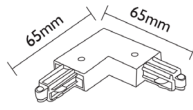

F1 Track - L Connector Outside Earth
FLTLCO-1

F1

fossLED F1 Single Circuit 240V Track - L Connector Outside Earth

Product Reference: FLTLCO-1