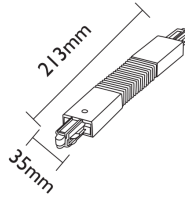

# F1 Track - Flexible Connector

FLTFC-1

**F1**

fossLED F1 Single Circuit 240V Track - Flexible Connector

---

Product Reference: **FLTFC-1**