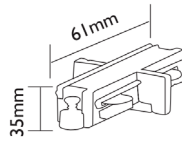

# F1 Track - Straight Connector

FLTC-1

**F1**

fossLED F1 Single Circuit 240V Track -Straight Connector

---

Product Reference: **FLTC-1**