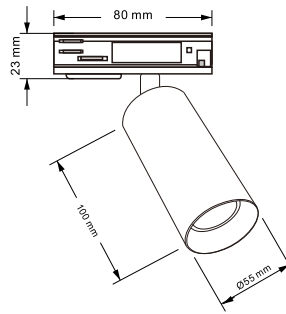

Shooter GU10 Single Circuit

FL00GU1-00

F1

The Shooter GU10 - is a versatile track mounted spotlight fixture ideal for display and accent lighting purposes. This unit hosts a cylindrical base design, multi directional functions and a set back finish for reduced glare.

Product Reference: **FL00GU1-00**