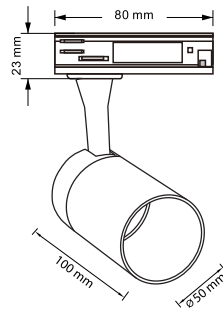

# Barrel GU10 Single Circuit

FL00GU0-1

F1

IP20

The Barrel GU10 - is a versatile track mounted spotlight fixture ideal for display and accent lighting purposes. This unit hosts a cylindrical base design, multi directional functions and a set back finish for reduced glare.

Product Reference: **FL00GU0-1**