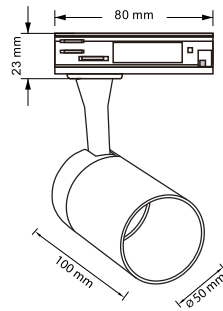

# Barrel GU10 Single Circuit

FL00GU0-0

F1

IP20

The Barrel GU10 - is a versatile track mounted spotlight fixture ideal for display and accent lighting purposes. This unit hosts a cylindrical base design, multi directional functions and a set back finish for reduced glare.

Product Reference: **FL00GU0-0**