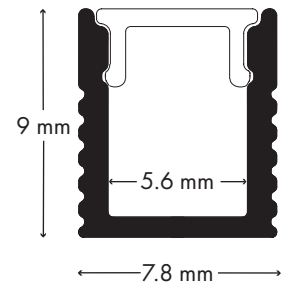

# NANO PRO - 8 x 9

PRON2 - XXX

PRO

Product Reference:

<b>PRON2</b>	<b>Finish</b>	<b>Length</b>	<b>Diffuser</b>
	<b>8</b> Aluminium	<b>1m</b> 1 metre <b>2m</b> 2 metre	<b>O</b> Opal <b>B</b> Black

Diagram:

\* Each metre of Foss Profile comes with 2 Clips + End Caps as standard; for extra packs please quote code PRON2-8AC