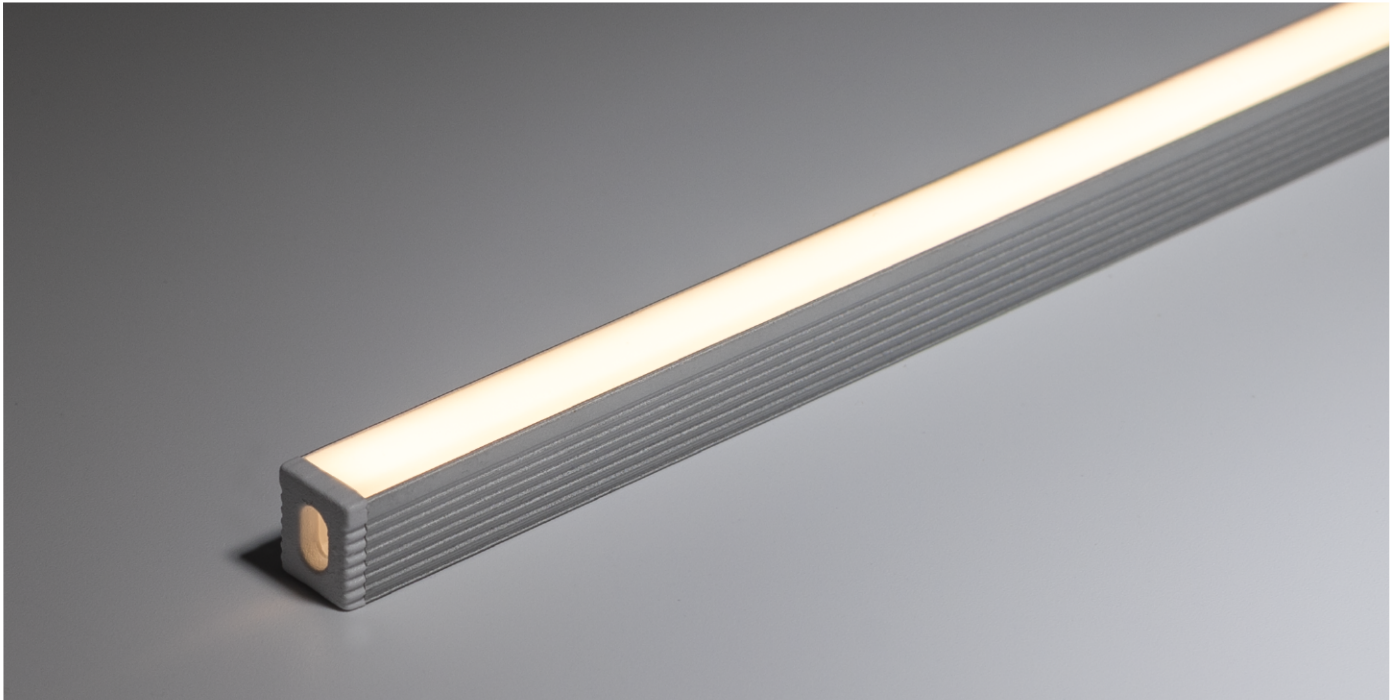

# NANO PRO - 8 x 9

PRON2 - XXX

PRO

Product Reference:

<b>PRON2</b>	<b>Finish</b>	<b>Length</b>	<b>Diffuser</b>
	<b>8</b> Aluminium	<b>1m</b> 1 metre <b>2m</b> 2 metre	<b>O</b> Opal <b>B</b> Black

Diagram:

\* Each metre of Foss Profile comes with 2 Clips + End Caps as standard; for extra packs please quote code PRON2-8AC