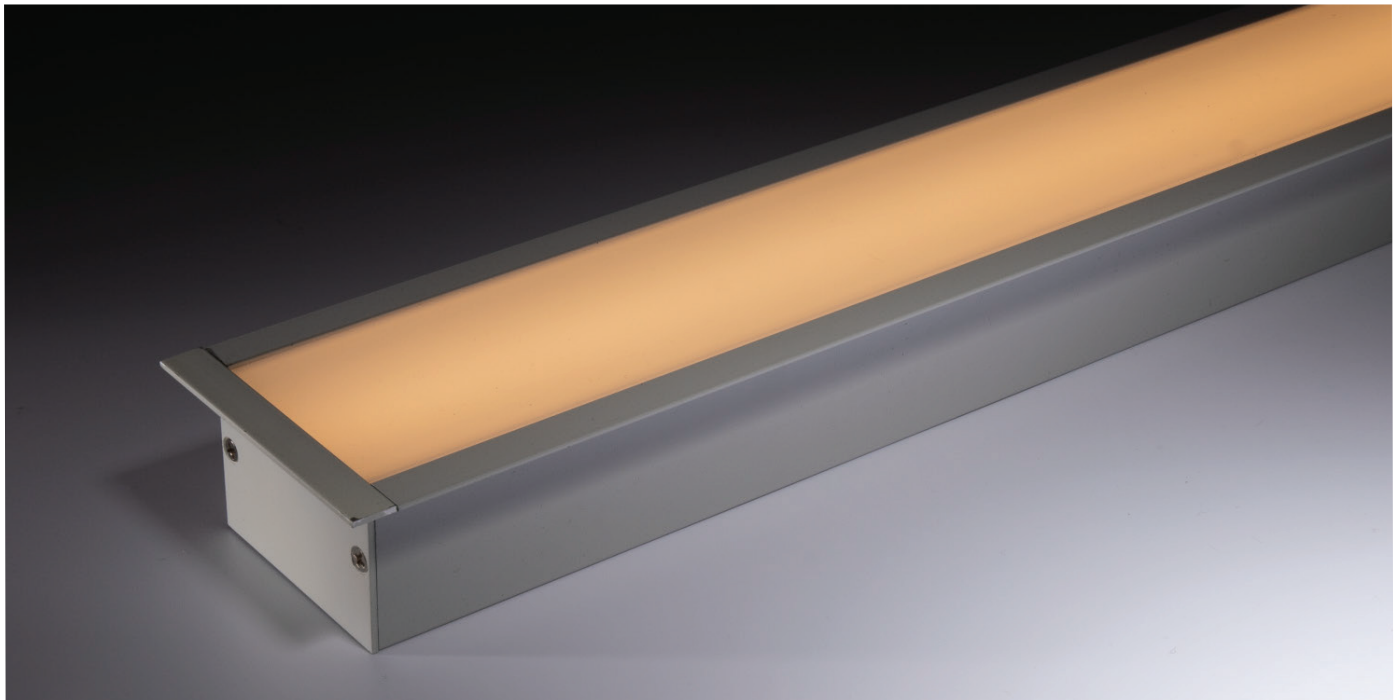

Recessed PRO LINEAR - 65 x 35

PRO50SR - XXX

PRO

Product Reference:

PRO50SR	Finish	Length	Diffuser	Accessories
8	Aluminium	1m 1 metre 25m 2.5 metre	O Opal C Clear	PRO-90D Corner Coupler PRO-180D Straight Coupler

* Each meter of Foss Profile comes with 2 Clips + End Caps as standard; for extra packs please quote code PRO50SR-8AC

Client _____

Date _____

Project Ref _____

Product Ref _____

Quantity _____