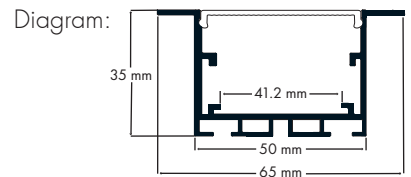

Recessed PRO LINEAR - 65 x 35

PRO50SR - XXX

PRO

Product Reference:

PRO50SR	Finish	Length	Diffuser	Accessories
8	Aluminium	1m 1 metre 25m 2.5 metre	O Opal C Clear	PRO-90D Corner Coupler PRO-180D Straight Coupler