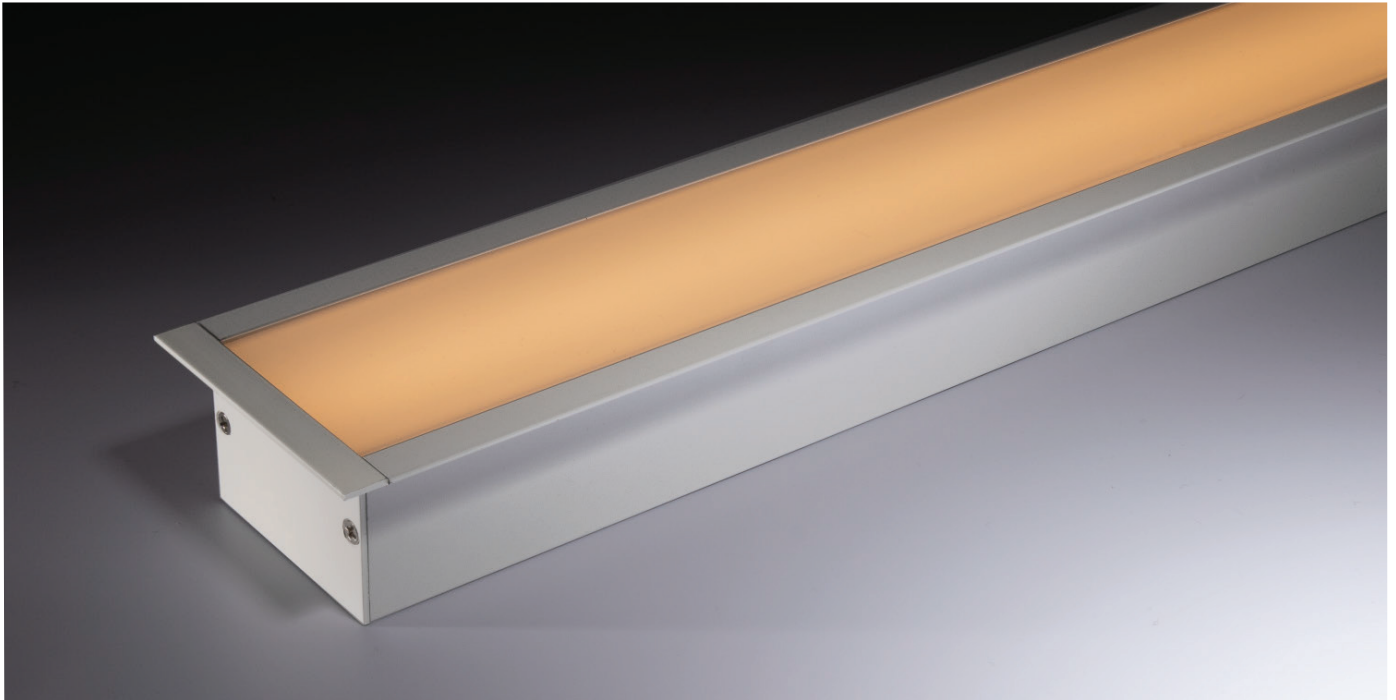

Recessed PRO LINEAR White - 65 x 35

PRO50SR - XXX

PRO

Product Reference:

PRO50SR	Finish	Length	Diffuser	Accessories
0	White	1m 1 metre 25m 2.5 metre	O Opal C Clear	PRO-90D Corner Coupler PRO-180D Straight Coupler

* Each meter of Foss Profile comes with 2 Clips + End Caps as standard; for extra packs please quote code PRO50SR-OAC

Client _____

Date _____

Project Ref _____

Product Ref _____

Quantity _____