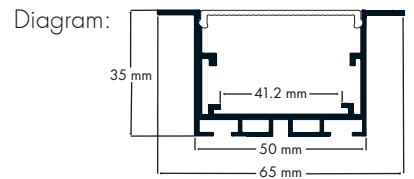

Recessed PRO LINEAR White - 65 x 35

PRO50SR - XXX

PRO

Product Reference:

PRO50SR	Finish	Length	Diffuser	Accessories
0	White	1m 1 metre 25m 2.5 metre	O Opal C Clear	PRO-90D Corner Coupler PRO-180D Straight Coupler