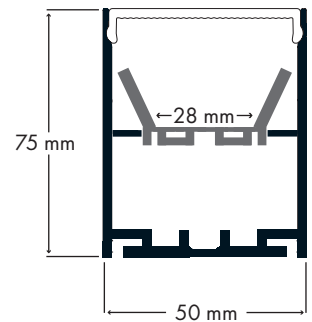

# Suspended PRO LINEAR - 50 x 75

PRO50S - XXX

PRO

Product Reference:

PRO50S	Finish	Length	Diffuser	Accessories
8	Aluminium	1m 1 metre 25m 2.5 metre	O Opal C Clear	PRO-90D Corner Coupler PRO-180D Straight Coupler 2M-KIT Extra 2m Adjustable Suspension Kit 3M-KIT Extra 3m Adjustable Suspension Kit

Diagram:

\* Each meter of Foss Profile comes with 2 Clips + End Caps as standard; for extra packs please quote code PRO50-8AC

Client \_\_\_\_\_

Date \_\_\_\_\_

Project Ref \_\_\_\_\_

Product Ref \_\_\_\_\_