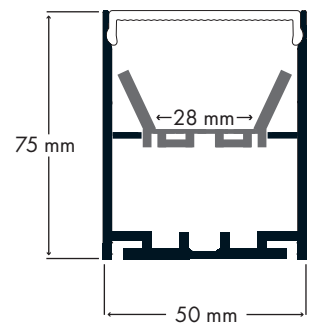

# Suspended PRO LINEAR Black - 50 x 75

PRO50S - XXX

PRO

Product Reference:

PRO50S	Finish	Length	Diffuser	Accessories
1	Black	1m 1 metre	O Opal	PRO-90D Corner Coupler
25m		2.5 metre	C Clear	PRO-180D Straight Coupler
				2M-KIT Extra 2m Adjustable Suspension Kit
				3M-KIT Extra 3m Adjustable Suspension Kit

Diagram:

\* Each meter of Foss Profile comes with 2 Clips + End Caps as standard; for extra packs please quote code PRO50-1AC

Client \_\_\_\_\_

Date \_\_\_\_\_

Project Ref \_\_\_\_\_

Product Ref \_\_\_\_\_