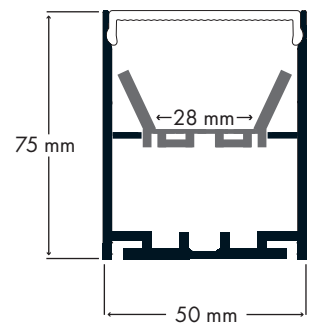

Suspended PRO LINEAR White - 50 x 75

PRO50S - XXX

PRO

Product Reference:

PRO50S	Finish	Length	Diffuser	Accessories
0	White	1m 1 metre 25m 2.5 metre	O Opal C Clear	PRO-90D Corner Coupler PRO-180D Straight Coupler 2M-KIT Extra 2m Adjustable Suspension Kit 3M-KIT Extra 3m Adjustable Suspension Kit

Diagram:

* Each meter of Foss Profile comes with 2 Clips + End Caps as standard; for extra packs please quote code PRO50-OAC

Client _____

Date _____

Project Ref _____

Product Ref _____

Quantity _____