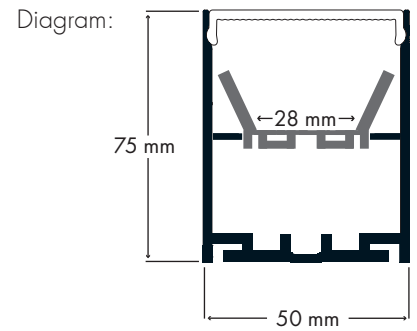

Surface PRO LINEAR Black - 50 x 75

PRO50 - XXX

PRO

IP20

Product Reference:

PRO50	Finish	Length	Diffuser
0	White	1m 1 meter 25m 2.5 metre	O Opal C Clear

* Each meter of Foss Profile comes with 2 Clips + End Caps as standard; for extra packs please quote code PRO50-1AC