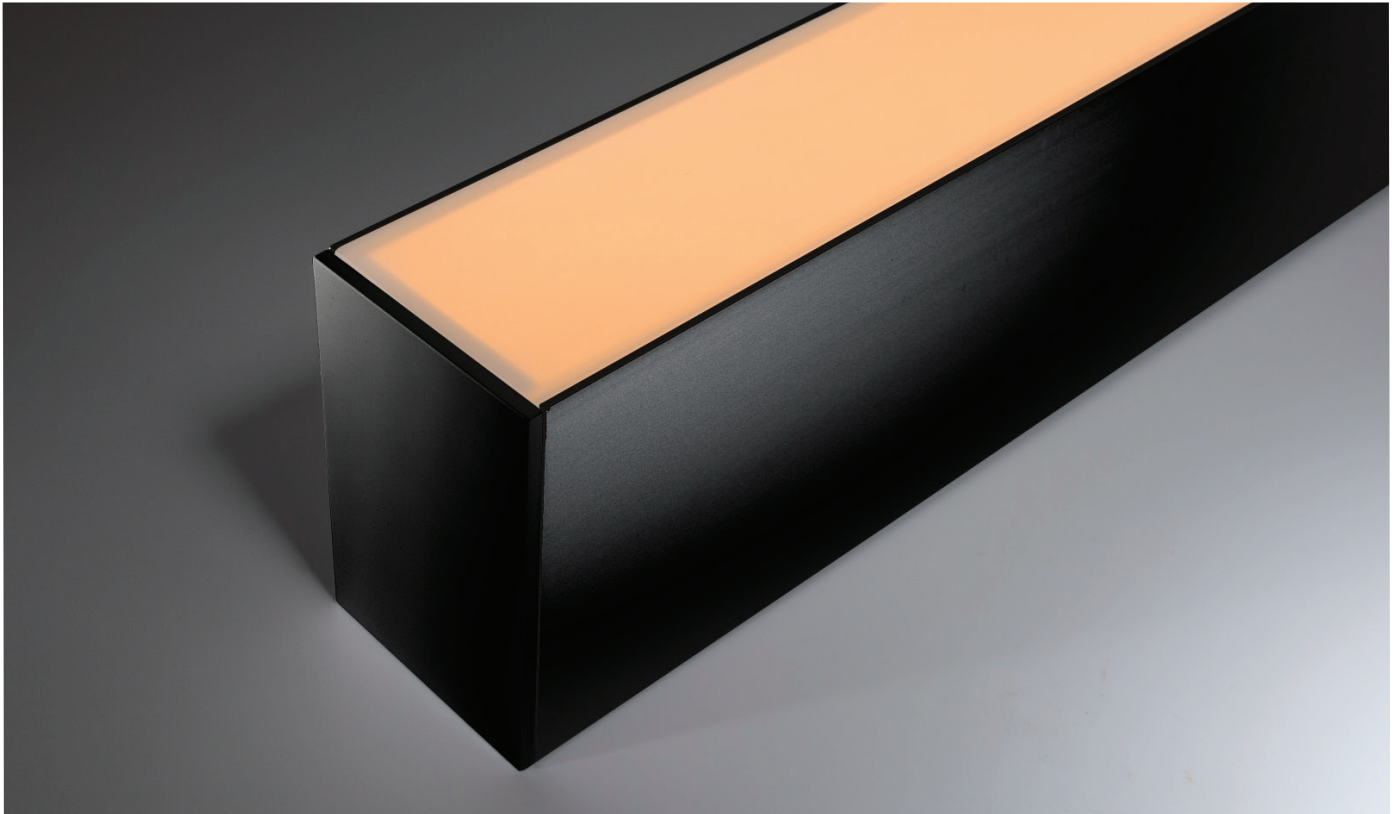

Surface PRO LINEAR Black - 50 x 75

PRO50 - XXX

PRO

IP20

Product Reference:

PRO50	Finish	Length	Diffuser
0	White	1m 1 meter 25m 2.5 metre	O Opal C Clear

* Each meter of Foss Profile comes with 2 Clips + End Caps as standard; for extra packs please quote code PRO50-1AC