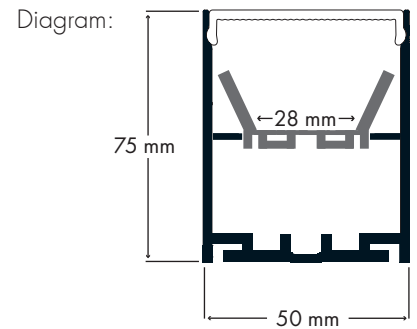

Surface PRO LINEAR White - 50 x 75

PRO50 - XXX

PRO

Product Reference:

PRO50	Finish	Length	Diffuser
0	White	1m 1 meter 25m 2.5 metre	O Opal C Clear

* Each meter of Foss Profile comes with 2 Clips + End Caps as standard; for extra packs please quote code PRO50-OAC