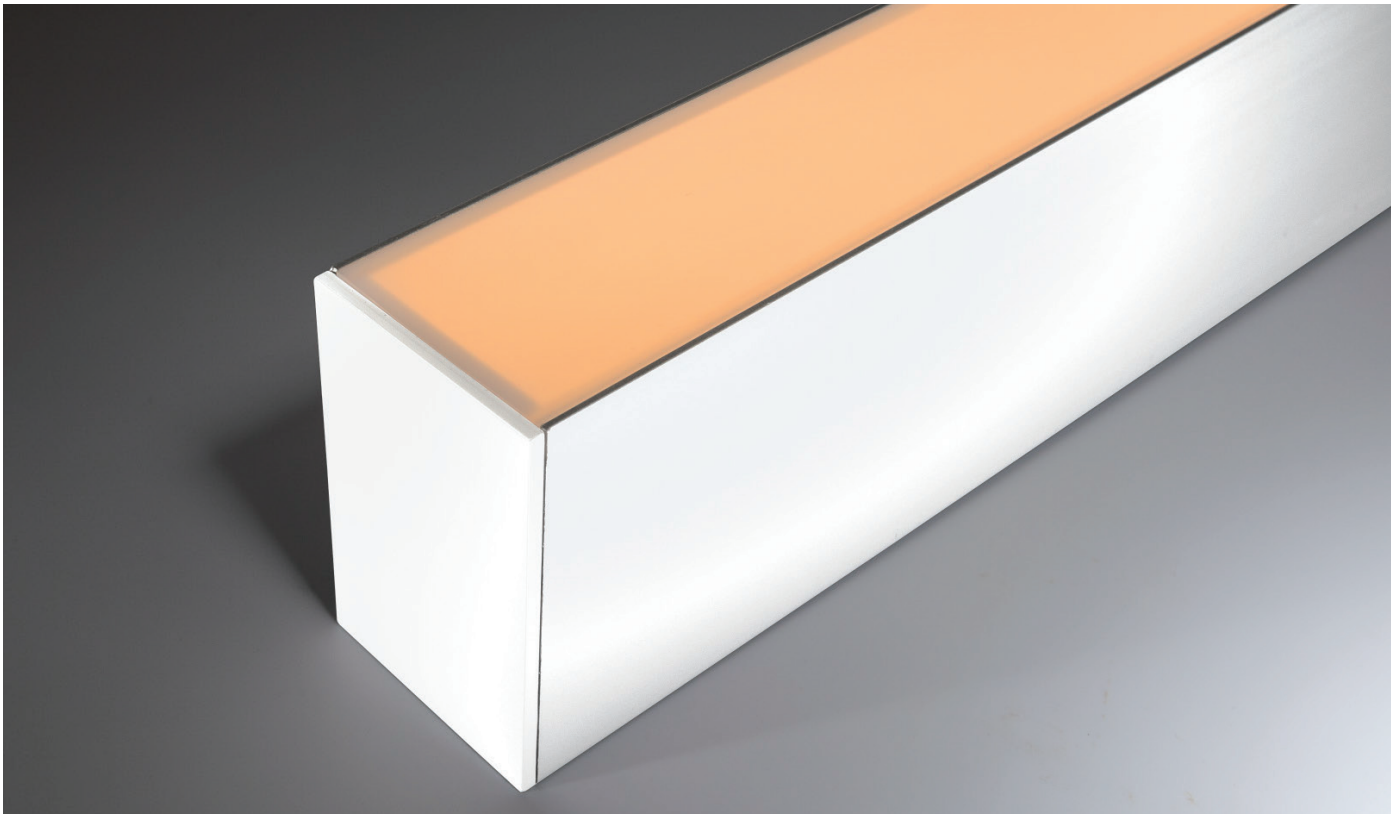

Surface PRO LINEAR White - 50 x 75

PRO50 - XXX

PRO

Product Reference:

PRO50	Finish	Length	Diffuser
0	White	1m 1 meter 25m 2.5 metre	O Opal C Clear

* Each meter of Foss Profile comes with 2 Clips + End Caps as standard; for extra packs please quote code PRO50-OAC