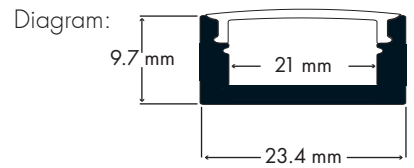

Surface PRO - 23 x 10

PRO5 - XXX

PRO

IP20

Product Reference:

PRO5	Finish	Length	Diffuser
8	Aluminium	1m 1 metre 2m 2 metre	O Opal C Clear

* Each metre of Foss Profile comes with 2 Clips + End Caps as standard; for extra packs please quote code PRO5-8AC