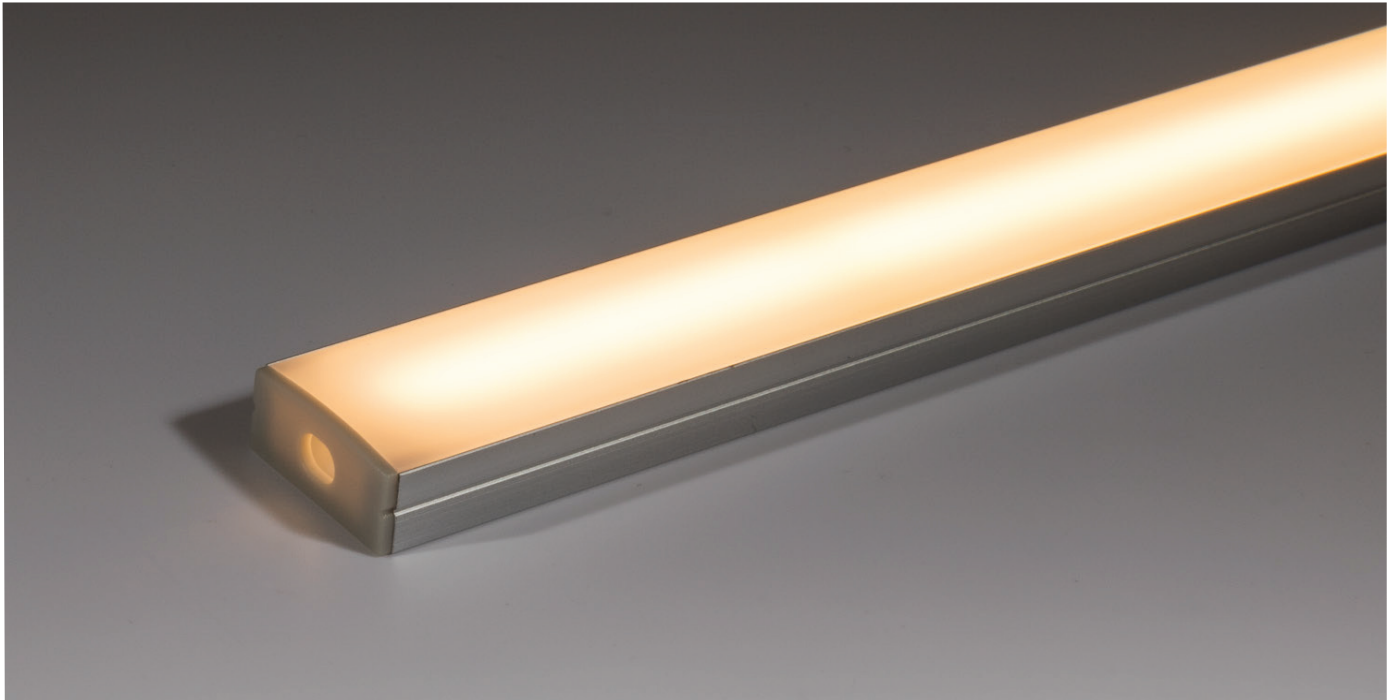

Surface PRO - 23 x 10

PRO5 - XXX

PRO

IP20

Product Reference:

PRO5	Finish	Length	Diffuser
8	Aluminium	1m 1 metre 2m 2 metre	O Opal C Clear

* Each metre of Foss Profile comes with 2 Clips + End Caps as standard; for extra packs please quote code PRO5-8AC