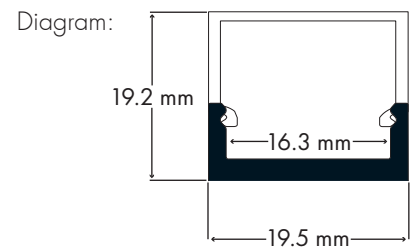

# Surface PRO - 20 x 20

PRO4 - XXX

PRO

IP20

Product Reference:

PRO4	Finish	Length	Diffuser
	8 Aluminium	1m 1 metre	O Opal
		2m 2 metre	C Clear

\* Each metre of Foss Profile comes with 2 Clips + End Caps as standard; for extra packs please quote code PRO4-8AC