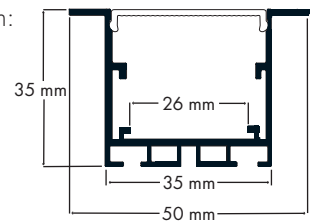

Recessed PRO - 50 x 35

PRO35SR - XXX

PRO

IP20

Product Reference:

Diagram:

PRO35SR	Finish	Length	Diffuser	Accessories
8	Aluminium	1m 1 meter 2m 2 meter	O Opal C Clear	PRO-90D Corner Coupler PRO-180D Straight Coupler

* Each meter of Foss Profile comes with 2 Clips + End Caps as standard; for extra packs please quote code PRO35SR-8AC

Client _____

Date _____

Project Ref _____

Product Ref _____

Quantity _____