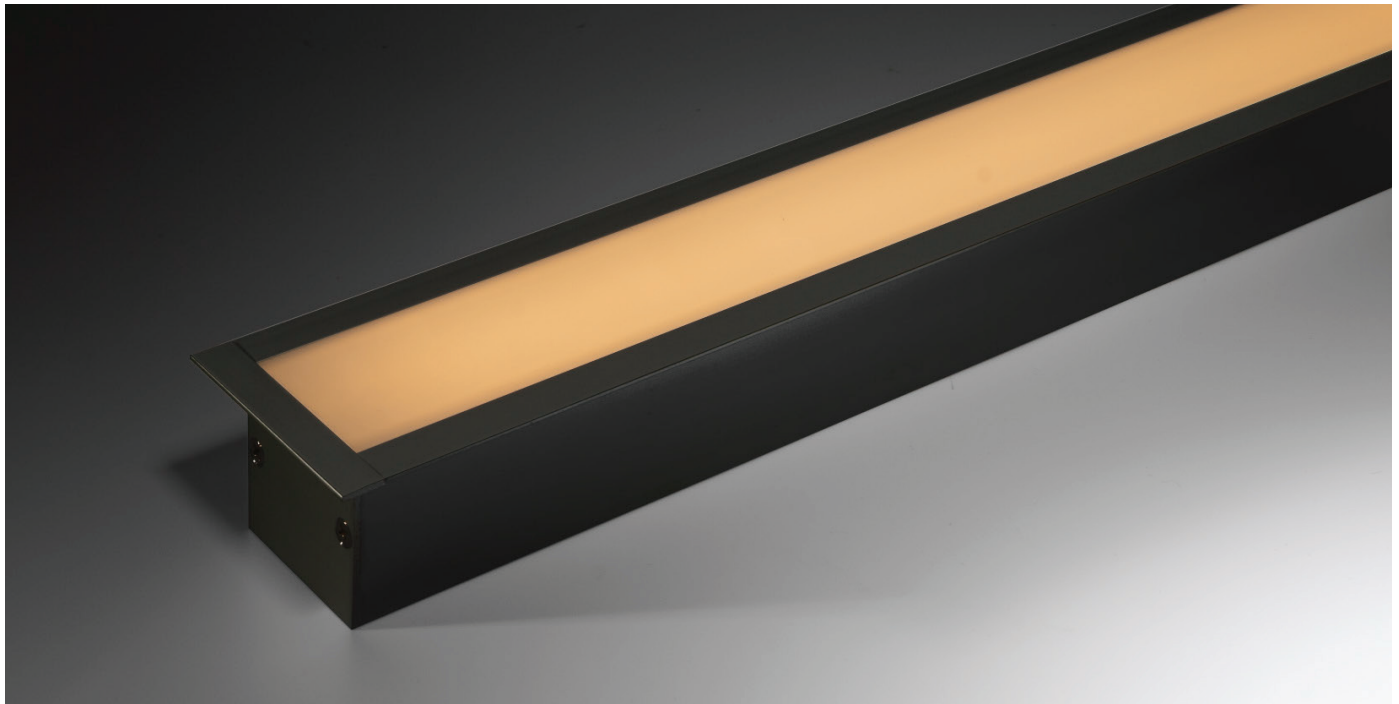

Recessed PRO Black - 50 x 35

PRO35SR - XXX

PRO

IP20

Product Reference:

PRO35SR	<input type="checkbox"/> Finish	<input type="checkbox"/> Length	<input type="checkbox"/> Diffuser	<input type="checkbox"/> Accessories
1	Black	1m 1 meter 2m 2 meter	O Opal C Clear	PRO-90D Corner Coupler PRO-180D Straight Coupler

* Each meter of Foss Profile comes with 2 Clips + End Caps as standard; for extra packs please quote code PRO35SR-1AC

Client _____

Date _____

Project Ref _____

Product Ref _____

Quantity _____