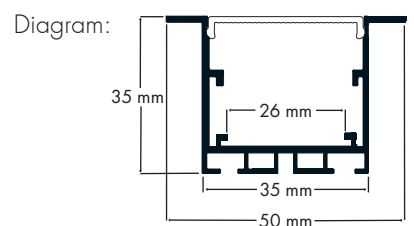

Recessed PRO Black - 50 x 35

PRO35SR - XXX

PRO

IP20

Product Reference:

PRO35SR	<input type="checkbox"/> Finish	<input type="checkbox"/> Length	<input type="checkbox"/> Diffuser	<input type="checkbox"/> Accessories
1	Black	1m 1 meter 2m 2 meter	O Opal C Clear	PRO-90D Corner Coupler PRO-180D Straight Coupler

* Each meter of Foss Profile comes with 2 Clips + End Caps as standard; for extra packs please quote code PRO35SR-1AC

Client _____

Date _____

Project Ref _____

Product Ref _____

Quantity _____