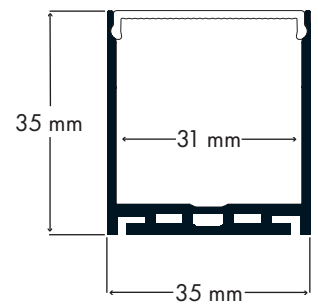

# Suspended PRO - 35 x 35

PRO35S - XXX

PRO

Product Reference:

PRO35S	Finish	Length	Diffuser	Accessories
8	Aluminium	1m 1 metre 25m 2.5 metre	O Opal C Clear	PRO-90D Corner Coupler PRO-180D Straight Coupler 2M-KIT Extra 2m Adjustable Suspension Kit 3M-KIT Extra 3m Adjustable Suspension Kit

Diagram:

\* Each meter of Foss Profile comes with 2 Clips + End Caps as standard; for extra packs please quote code PRO35-8AC

Client \_\_\_\_\_

Date \_\_\_\_\_

Project Ref \_\_\_\_\_

Product Ref \_\_\_\_\_