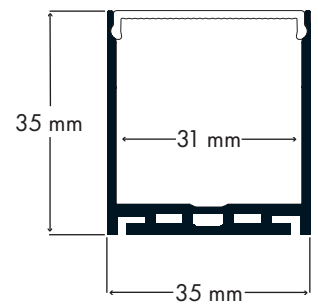

Suspended PRO Black - 35 x 35

PRO35S - XXX

PRO

Product Reference:

PRO35S	Finish	Length	Diffuser	Accessories
1	Black	1m 1 metre 2m 2 metre	O Opal C Clear	PRO-90D Corner Coupler PRO-180D Straight Coupler 2M-KIT Extra 2m Adjustable Suspension Kit 3M-KIT Extra 3m Adjustable Suspension Kit

Diagram:

* Each meter of Foss Profile comes with 2 Clips + End Caps as standard; for extra packs please quote code PRO35-1AC

Client _____

Date _____

Project Ref _____

Product Ref _____

Quantity _____